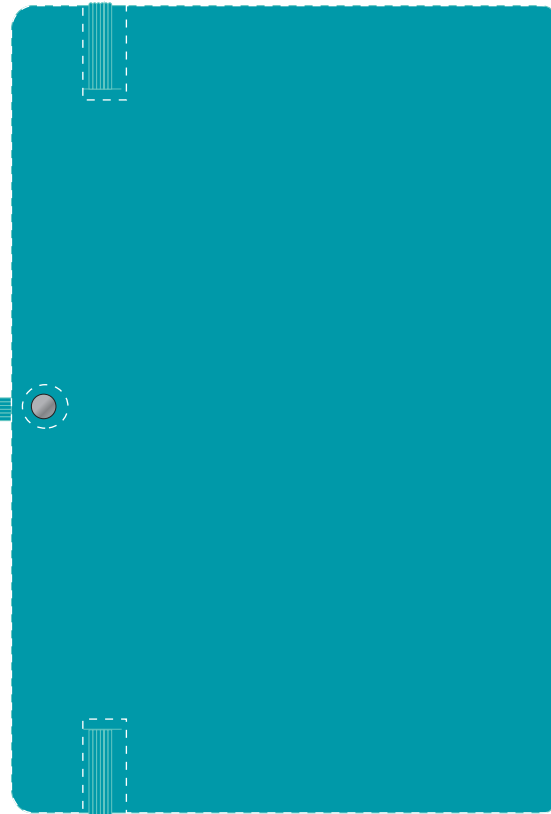

**PANTONE REFERENCE(S)**

 Full Colour (Edge to Edge)

Product Image for visualisation
- colours may vary

ARTWORK SCALE 50%

ARTWORK SCALE 50%

The dashed line is to demonstrate print area and will not appear on your printed item

To proceed, please approve visual via the online system.

ARTWORK SCALE 100%
Max print area: Edge to Edge

ARTWORK SCALE 100%
Max print area: Edge to Edge